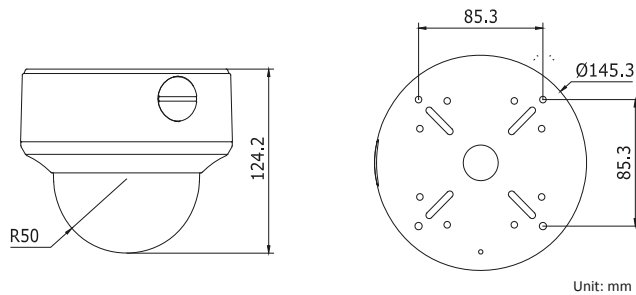

Dimensions:

Platinum Motorized Varifocal Dome HD-TVI Camera – EZ Zoom 2.1MP CMHD3423D-Z

CAMERA	
Image Sensor	1/2.7" CMOS
Signal System	NTSC/PAL
Effective Pixels	1930(H)*1088(V)
Min. Illumination	0.01 Lux, 0 Lux with IR
Shutter Speed	1/30(1/25) s to 1/50,000 s
Lens	Motorized Lens: 2.8-12mm Angle of View: 105.2° -32.8°
Day & Night	ICR
Synchronization	Internal
Video Frame Rate	1080p@30fps/1080p@25fps
HD Video Output	1 HD-TVI Output
S/N Ratio	More than 52dB
MENU	
Camera ID	On/off (0-255)
AGC	Support
D/N Mode	Color/ BW/ Smart
White Balance	Auto/ User/ Push/ 8000K/ 6000K/ 4200K/ 3200K/HOLD
Privacy Mask	On/ Off, maximum 2 zones
Motion Detection	On/ Off
BLC	Support
Anti-flicker	On/off
Language	English/ Chinese
Function	Digital noise reduction, Mirror
GENERAL	
Working Temperature /Humidity	-40 ° F - 140 ° F (-40° C - 60 ° C) Humidity 90% or less (non-condensing)
Power Supply	DC 12V, AC 24V
Power Consumption	Max. 5W
Weather Proof Ratings	IP66
IR Range	Up to 131ft(40m)
Dimension	5.7" ×4.9" (145.3×124.2mm)
Weight	2.0lb(880g)