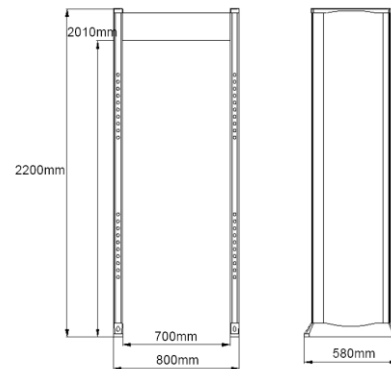

## Specifications

**Dimensions** 2200mm (H) x 700mm (W) x 580mm (D)

**Weight** 70Kg

**Power** 240Vac

**Frequency** 4 KHz to 8 KHz

**Working Temperature** -20° to +50°C

**LT-SUB500-6Z**  
6 Zone Operation

-  gun
-  knife
-  hand grenades
-  bullet
-  lighter
-  mobile phone